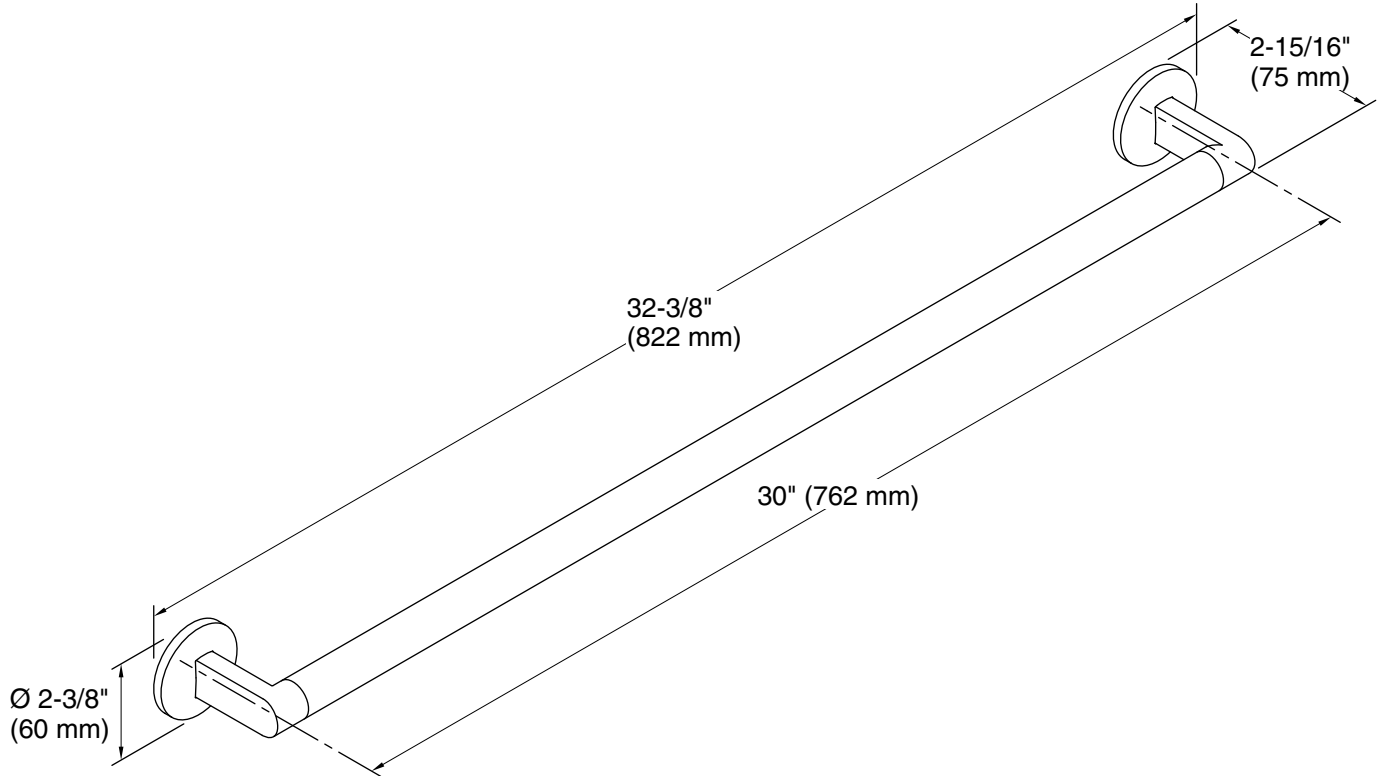

### Technical Information

All product dimensions are nominal.

Installation Type: Wall-mount

Material: Zinc, Brass